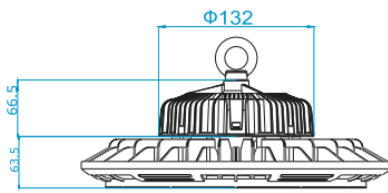

Round UFO LED High Bay Lamp 240W

240W

240W

Input Voltage	Max. Current	Operating Voltage	Constant Current	Power Consumption	Power Factor	
AC200-240V	1.2A	DC216V	1.04A	240W	≥0.95	
LED Type	LED Q'ty	CRI	CCT	2900-3100K	4000-4500K	5500-6000K
			Luminous efficiency	140LM/W	150LM/W	150LM/W
SMD3030	360PCS	≥80Ra	Luminous flux	33600LM	36000LM	38000LM
			Beam Angle	120° or 90°		
Life Time	Certifications	IP Code	Luminaires Class	product dimension	N.W	
50.000Hours	CE, RoHS	IP65	Class I	Φ380*115mm	4.5Kg	
Operating Temperature	Storage Temperature	Humidity Operating	Humidity Storage	Packing dimension	G.W	
-20℃to+50℃	-30℃to+60℃	10-80%RH	10-90%RH	L460*W460*H190mm	5.5Kg	
Outer carton package	2*1layer=2PCS/carton, K=K corrugated paper, L480*W480*H420mm, GW:13KG					
Optional dimming type	1-10V dimming					