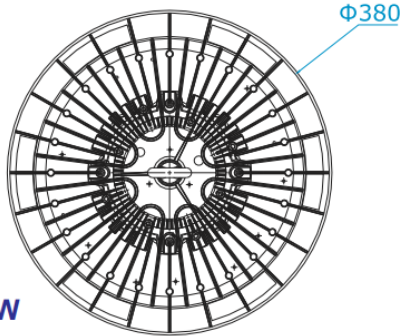

Round UFO LED High Bay Lamp 240W

240W

240W

Input Voltage	Max. Current	Operating Voltage	Constant Current	Power Consumption	Power Factor	
AC200-240V	1.2A	DC216V	1.04A	240W	≥0.95	
LED Type	LED Q'ty	CRI	CCT	2900-3100K	4000-4500K	5500-6000K
			Luminous efficiency	140LM/W	150LM/W	150LM/W
SMD3030	360PCS	≥80Ra	Luminous flux	33600LM	36000LM	38000LM
			Beam Angle	120° or 90°		
Life Time	Certifications	IP Code	Luminaires Class	product dimension	N.W	
50.000Hours	CE, RoHS	IP65	Class I	Φ380*115mm	4.5Kg	
Operating Temperature	Storage Temperature	Humidity Operating	Humidity Storage	Packing dimension	G.W	
-20℃to+50℃	-30℃to+60℃	10-80%RH	10-90%RH	L460*W460*H190mm	5.5Kg	
Outer carton package	2*1layer=2PCS/carton, K=K corrugated paper, L480*W480*H420mm, GW:13KG					
Optional dimming type	1-10V dimming					